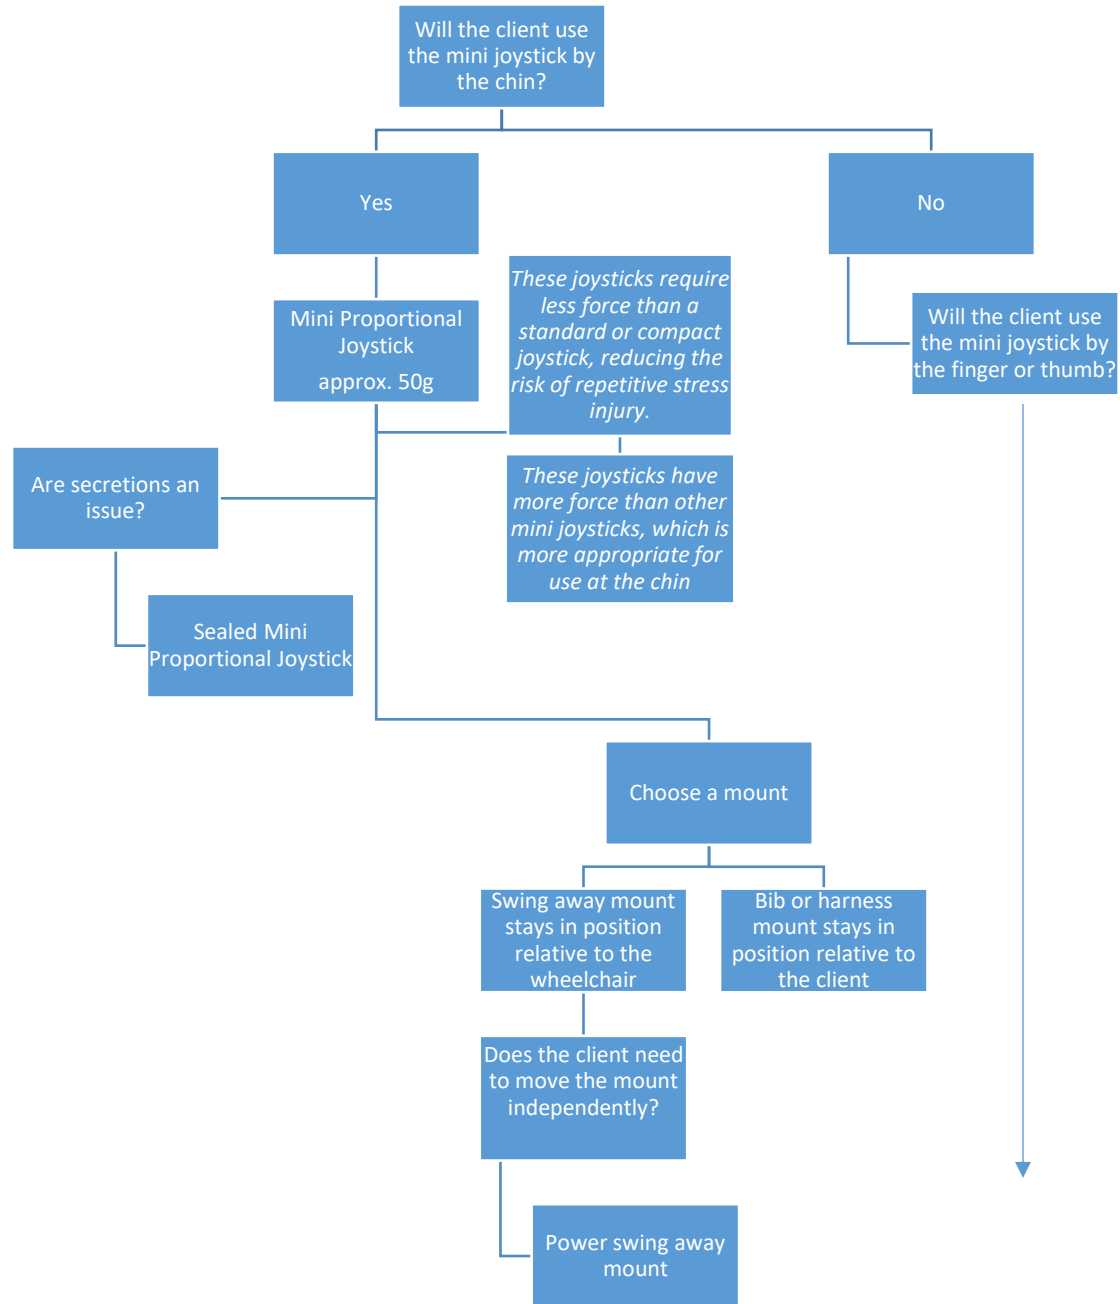

Power Wheelchair Joystick Decision Making Tree

Power Wheelchair Joystick Decision Making Tree

Power Wheelchair Joystick Decision Making Tree

Power Wheelchair Joystick Decision Making Tree

Michelle L. Lange, OTR/L, ABDA, ATP/SMS,
 MichelleLange1@outlook.com. 2.2018