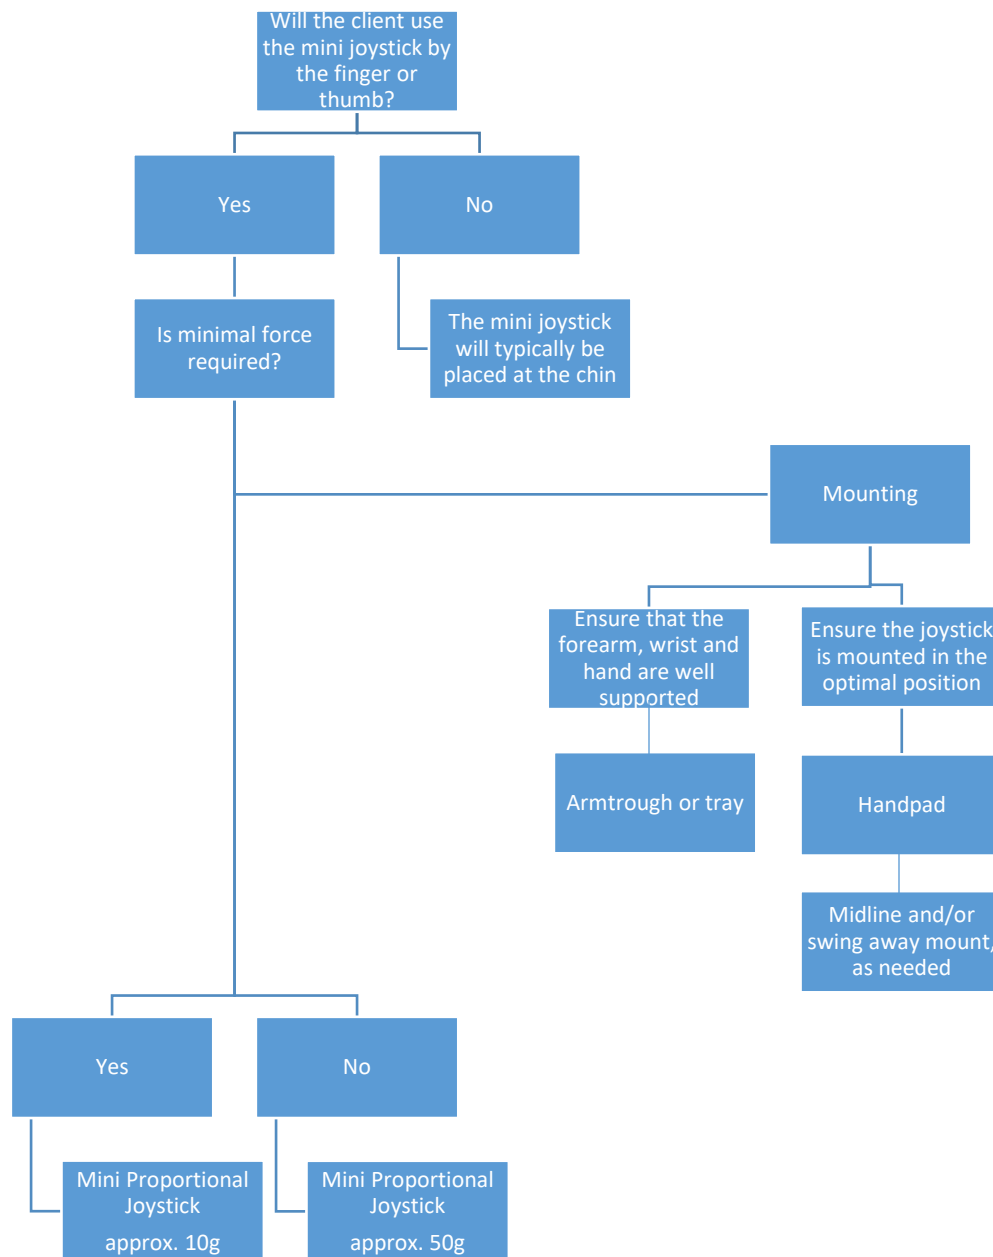

Power Wheelchair Joystick Decision Making Tree

Power Wheelchair Joystick Decision Making Tree

Power Wheelchair Joystick Decision Making Tree

Power Wheelchair Joystick Decision Making Tree

Michelle L. Lange, OTR/L, ABDA, ATP/SMS,
 MichelleLange1@outlook.com. 2.2018