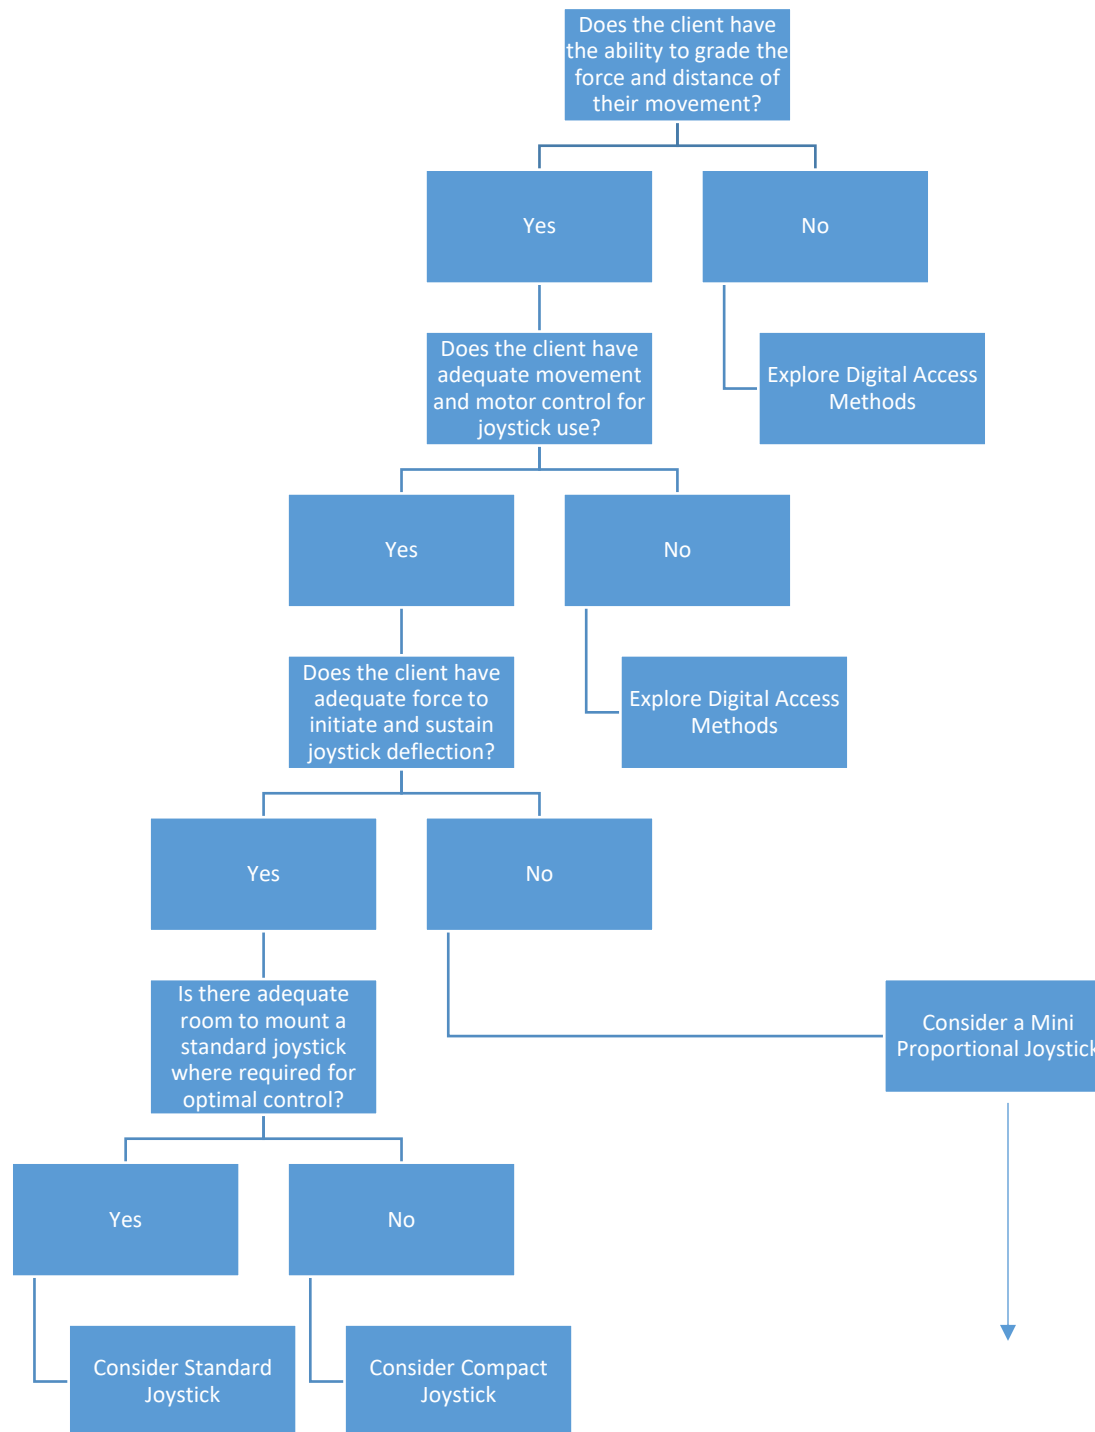

Power Wheelchair Joystick Decision Making Tree

Power Wheelchair Joystick Decision Making Tree

Power Wheelchair Joystick Decision Making Tree

Power Wheelchair Joystick Decision Making Tree

Michelle L. Lange, OTR/L, ABDA, ATP/SMS,
 MichelleLange1@outlook.com. 2.2018