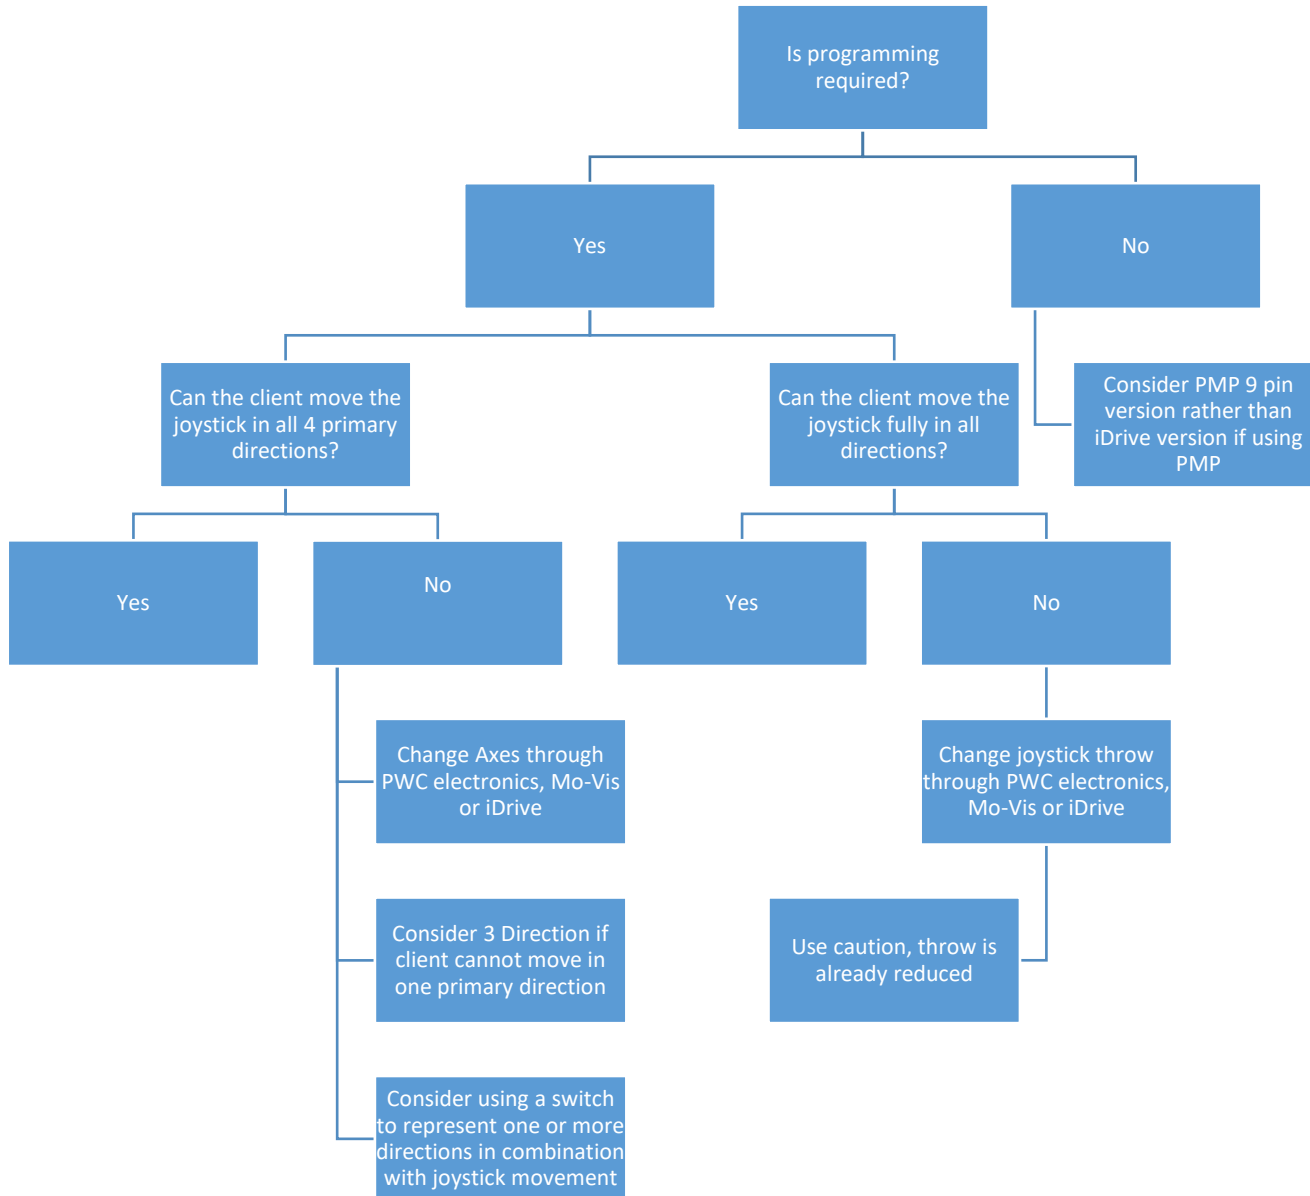

Power Wheelchair Joystick Decision Making Tree

Power Wheelchair Joystick Decision Making Tree

Power Wheelchair Joystick Decision Making Tree

Power Wheelchair Joystick Decision Making Tree

Michelle L. Lange, OTR/L, ABDA, ATP/SMS,
 MichelleLange1@outlook.com. 2.2018